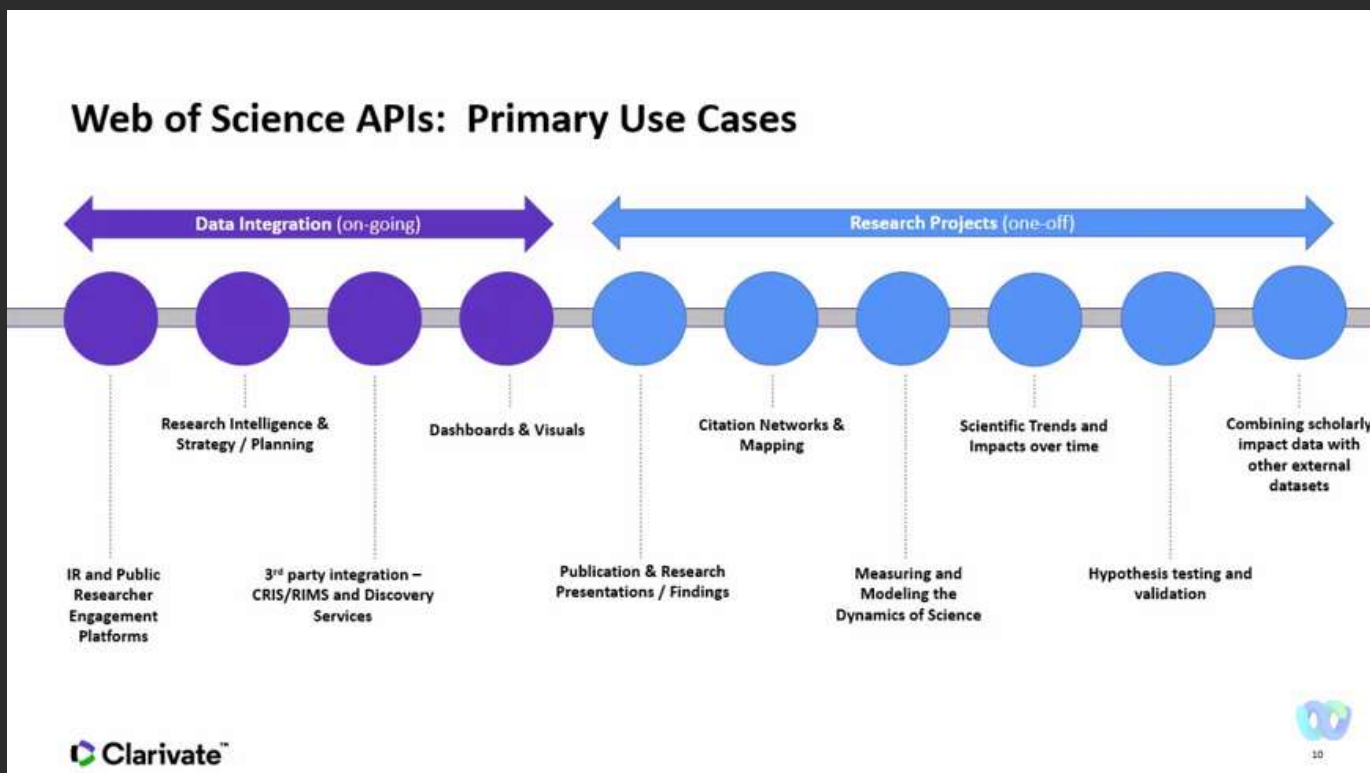

Web of Science Starter API Plans
<https://developer.clarivate.com/apis/wos-starter>

Plan	Request per second	Request per day	WOS documents per year	Target Group	Additional information
Free	1	50	50,000	For students and researchers for personal use	Does not return Times Cited
Institutional	5	1,000	N/A	For institutions to integrate and synchronize with internal systems	1 API key per institution

Clarivate