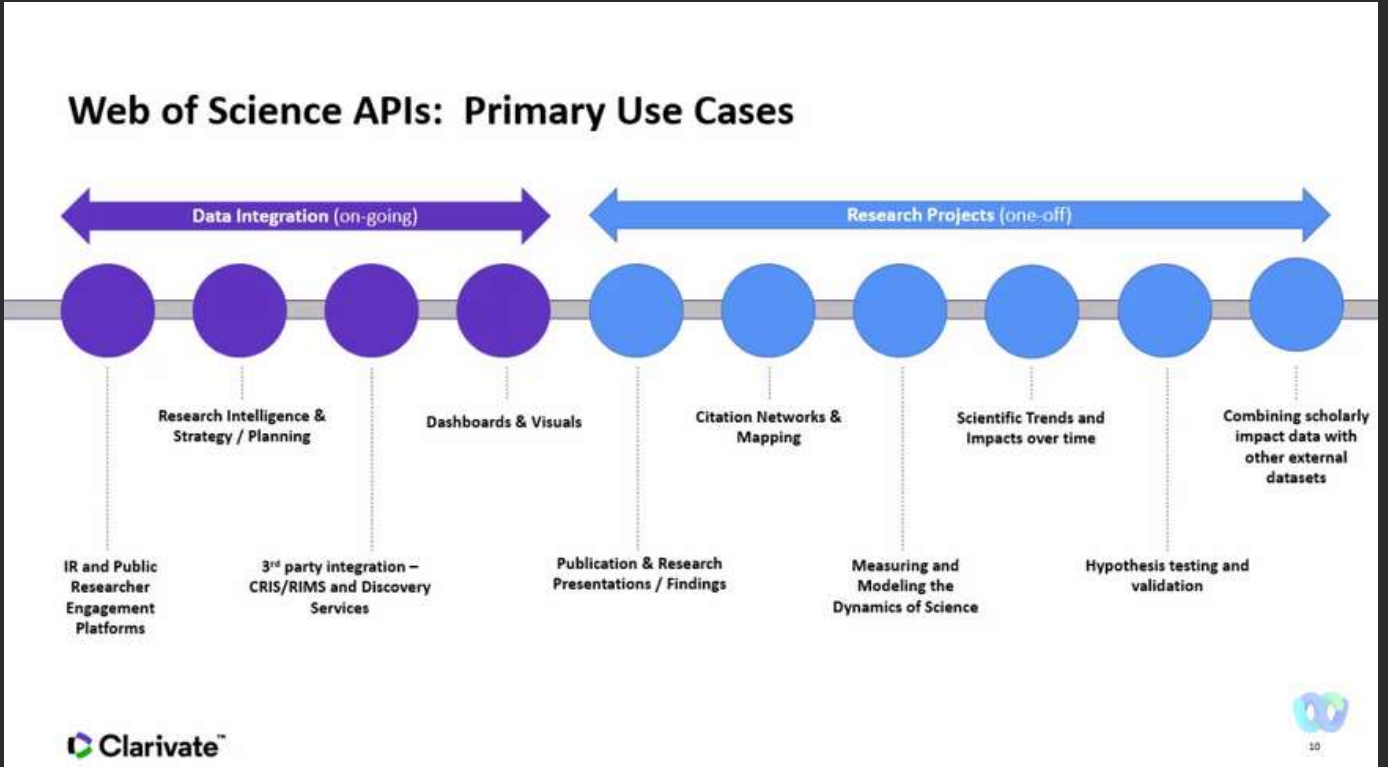

Web of Science Starter API Plans

<https://developer.clarivate.com/apis/wos-starter>

Plan	Request per second	Request per day	WOS documents per year	Target Group	Additional information
Free	1	50	50,000	For students and researchers for personal use	Does not return Times Cited
Institutional	5	1,000	N/A	For institutions to integrate and synchronize with internal systems	1 API key per institution

Clarivate